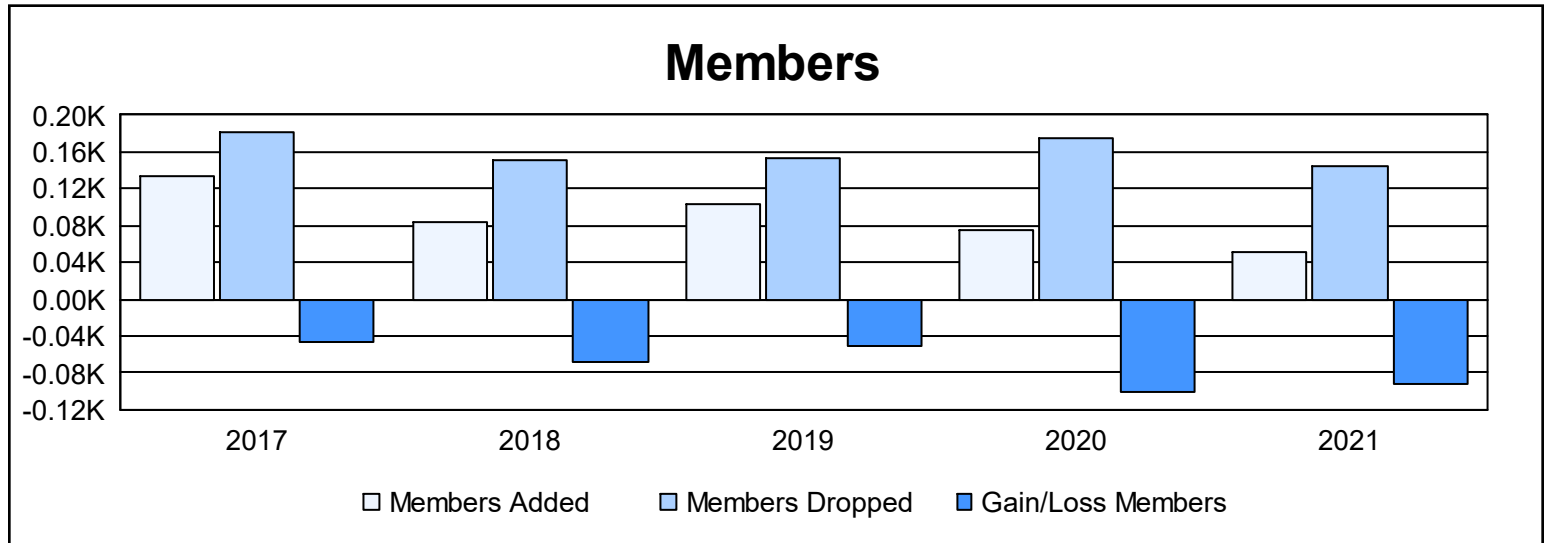

Year	New Clubs	Dropped Clubs	Gain/ Loss Clubs	New Members	Charter Members	Reinstate Members	Transfer Members	Total Member Added	Total Members Dropped	Gain/ Loss Members
2016-2017	0	0	0	101	1	1	31	134	181	-47
2017-2018	0	0	0	70	1	4	8	83	151	-68
2018-2019	0	0	0	87	3	3	10	103	154	-51
2019-2020	0	3	-3	67	1	1	5	74	174	-100
2020-2021	0	2	-2	30	2	1	19	52	145	-93
<b>Average</b>	<b>0</b>	<b>1</b>	<b>-1</b>	<b>71</b>	<b>2</b>	<b>2</b>	<b>15</b>	<b>89</b>	<b>161</b>	<b>-72</b>

### Membership Composition June 2021 Cumulative