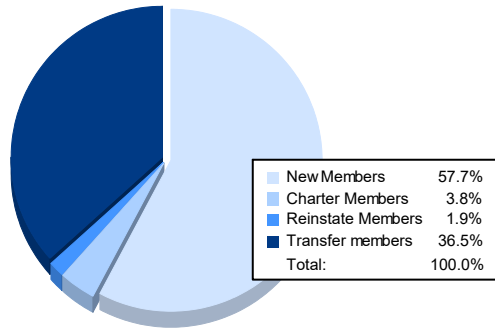

Year	New Clubs	Dropped Clubs	Gain/ Loss Clubs	New Members	Charter Members	Reinstate Members	Transfer Members	Total Member Added	Total Members Dropped	Gain/ Loss Members
2016-2017	0	0	0	101	1	1	31	134	181	-47
2017-2018	0	0	0	70	1	4	8	83	151	-68
2018-2019	0	0	0	87	3	3	10	103	154	-51
2019-2020	0	3	-3	67	1	1	5	74	174	-100
2020-2021	0	2	-2	30	2	1	19	52	145	-93
<b>Average</b>	<b>0</b>	<b>1</b>	<b>-1</b>	<b>71</b>	<b>2</b>	<b>2</b>	<b>15</b>	<b>89</b>	<b>161</b>	<b>-72</b>

### Membership Composition June 2021 Cumulative