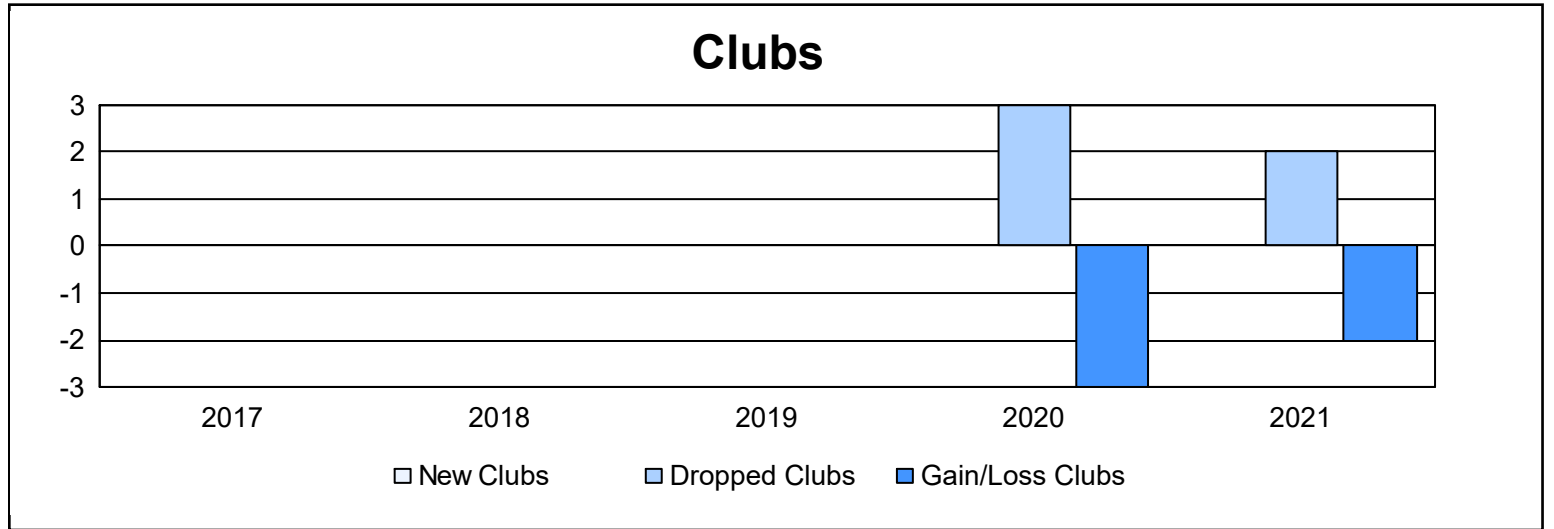

Year	New Clubs	Dropped Clubs	Gain/ Loss Clubs	New Members	Charter Members	Reinstate Members	Transfer Members	Total Member Added	Total Members Dropped	Gain/ Loss Members
2016-2017	0	0	0	101	1	1	31	134	181	-47
2017-2018	0	0	0	70	1	4	8	83	151	-68
2018-2019	0	0	0	87	3	3	10	103	154	-51
2019-2020	0	3	-3	67	1	1	5	74	174	-100
2020-2021	0	2	-2	30	2	1	19	52	145	-93
<b>Average</b>	<b>0</b>	<b>1</b>	<b>-1</b>	<b>71</b>	<b>2</b>	<b>2</b>	<b>15</b>	<b>89</b>	<b>161</b>	<b>-72</b>

### Membership Composition June 2021 Cumulative